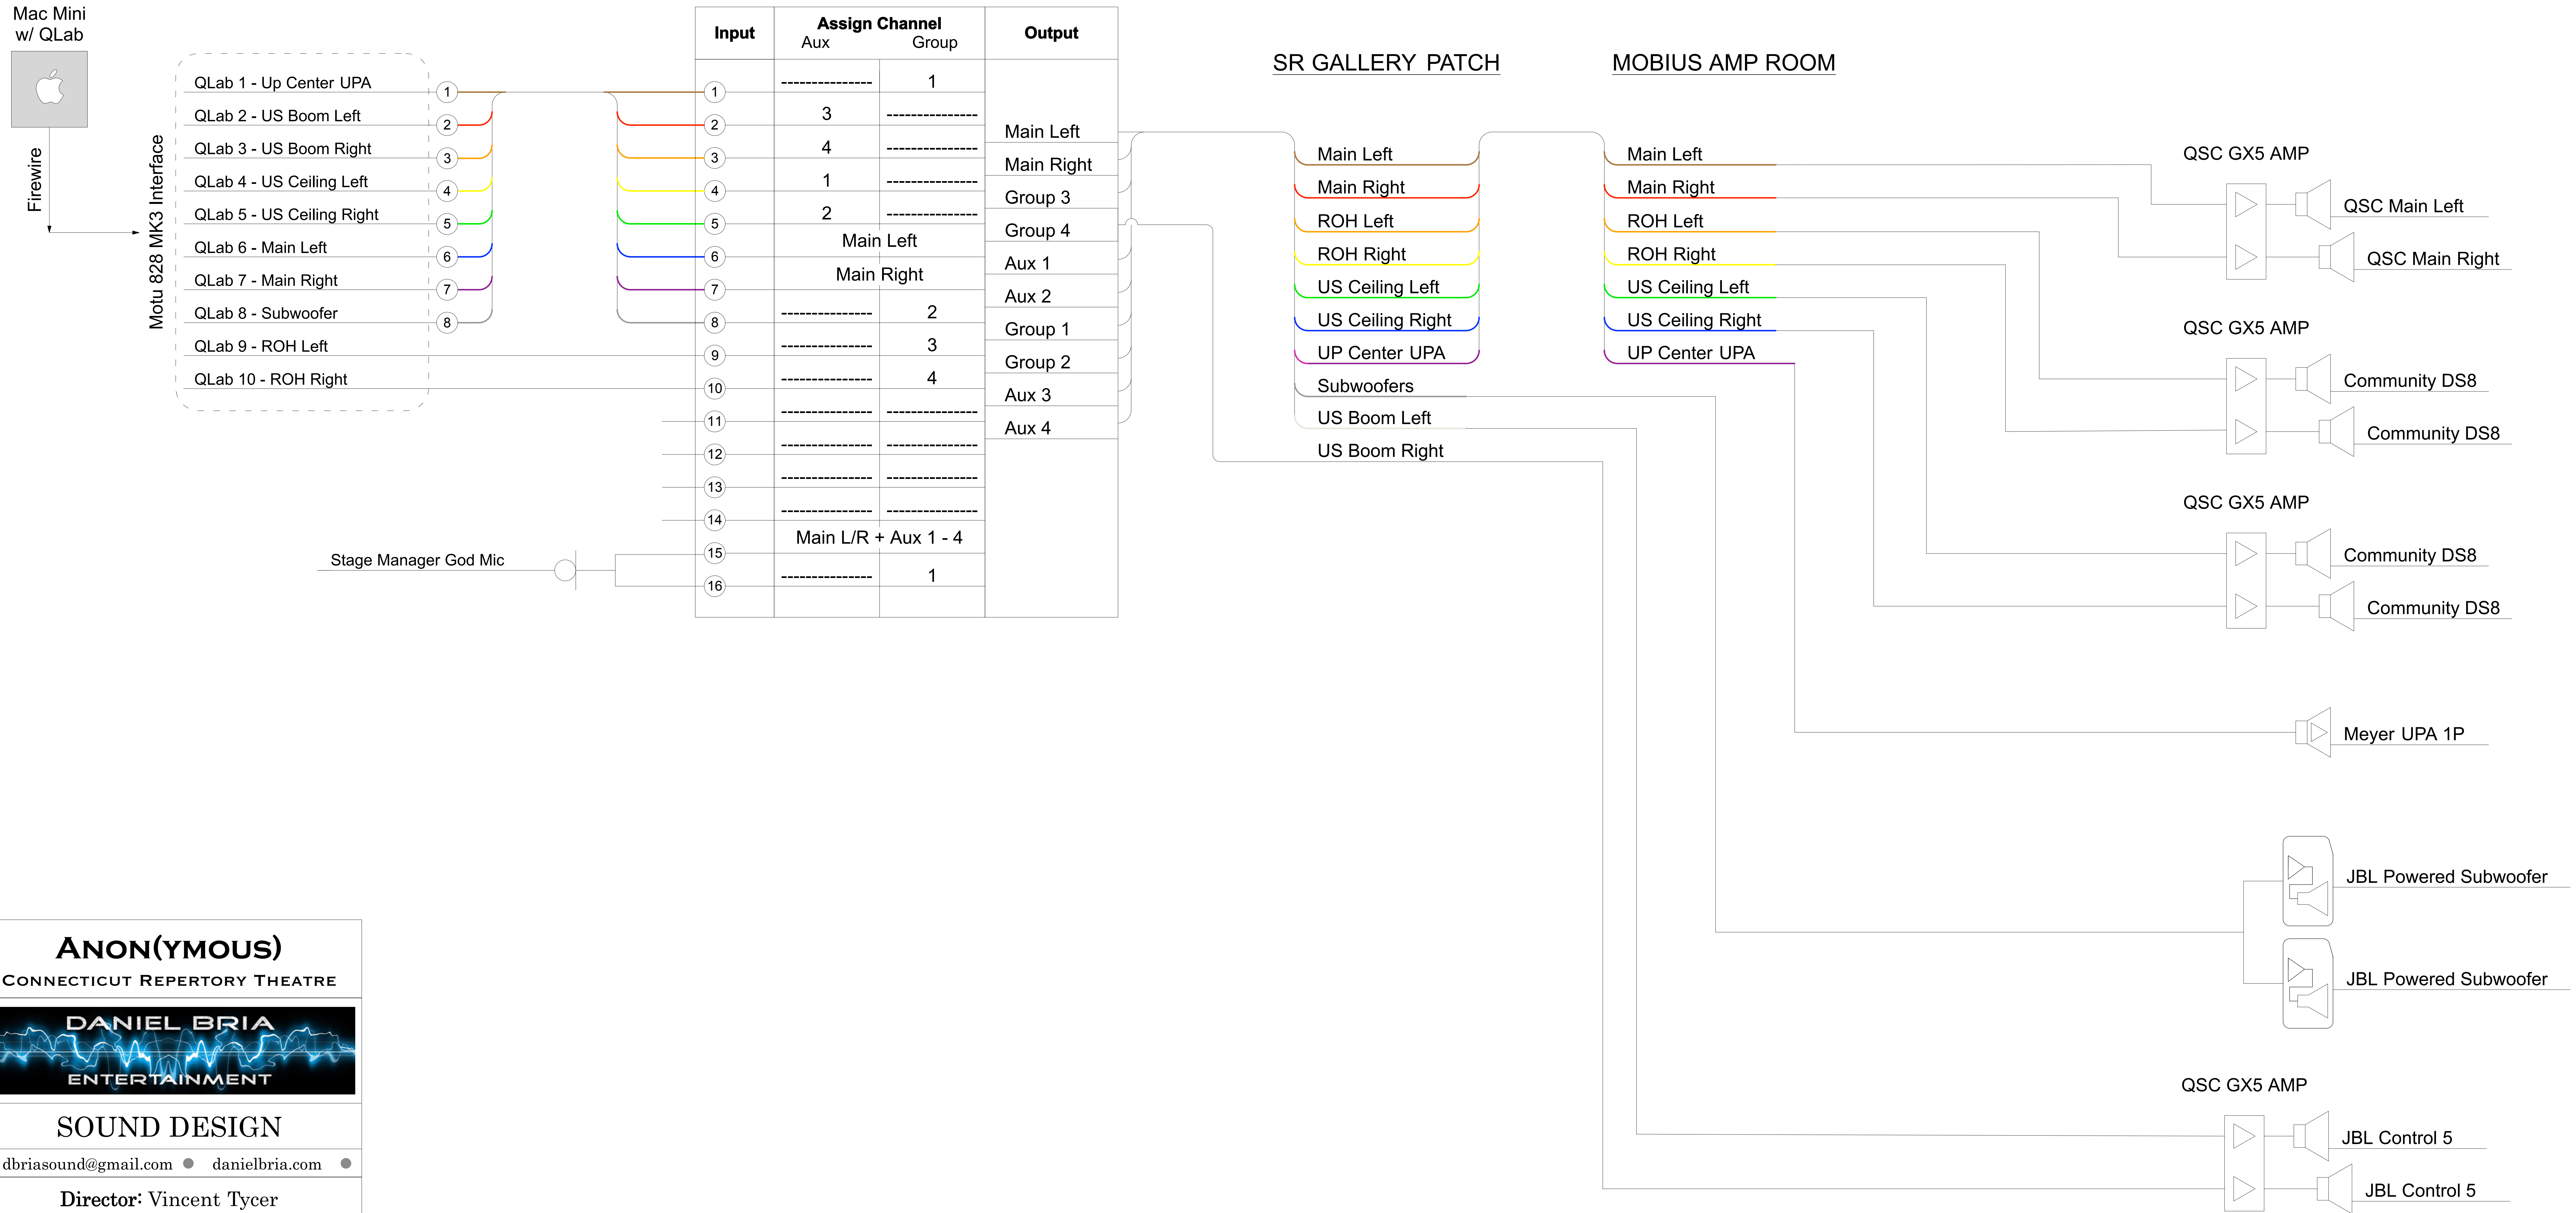

Anon(ymous) Sound Schematic Diagram

ANON(YMOUS)
CONNECTICUT REPERTORY THEATRE

DANIEL BRIA
ENTERTAINMENT

SOUND DESIGN

• dbriasound@gmail.com • danielbria.com •

Director: Vincent Tycer
Scenic Design: Joseph Fonseca
Sound Design: Daniel Bria
Lighting Design: Lindsay Duval
Costume Design: Jelena Antanasijevic

Signal Flow I/O

Drafted By: Daniel Bria

Scale: N/A	Plate 1 of 1
Drafted on: 9/28/15	Updated: 10/08/15